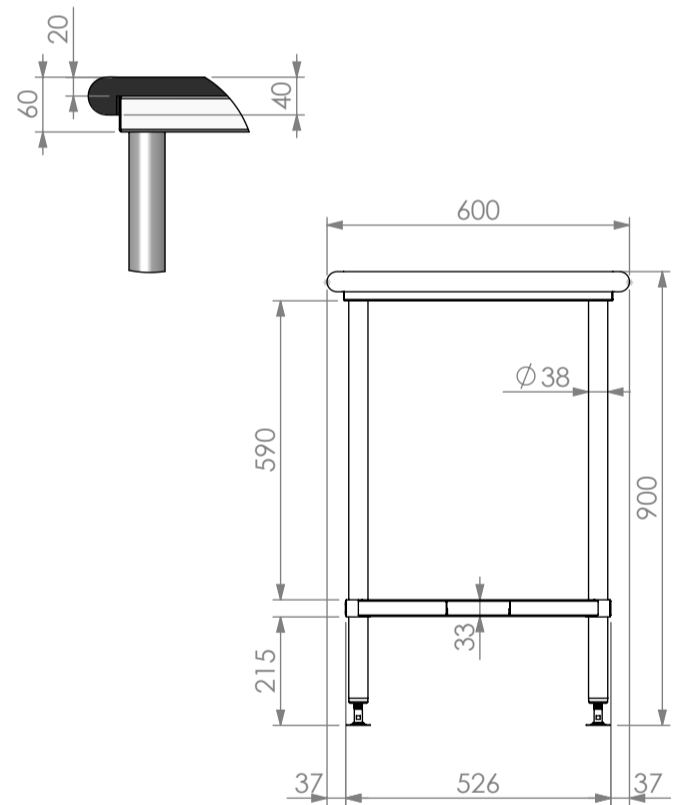

SIMPLY STAINLESS

Modular Sinks, Tables & Shelving

BLACK GOLD

DOLLAMITE WHITE

SPECIFICATION	
Tops	- 20mm Granite (black or white)
Core	- 3mm zinalume. - Marine grade protective paint .
Frames	- Ø38mm round stainless steel tube. - Satin polished. - Machined collars. - Adjustable stainless disc feet.
Undershelves	- High quality stainless steel. - 1.2mm gauge, no. 4 Finnish. - Top hat stiffening with channels.

23	Stone Top Bench			
	Product Code	Dimensions (mm)	Unit weight (Kg)	Load capacity (Kg)
	23-0650B/W	600x600x900	36	140
	23-0900B/W	900x600x900	46	180
	23-1200B/W	1200x600x900	64	210